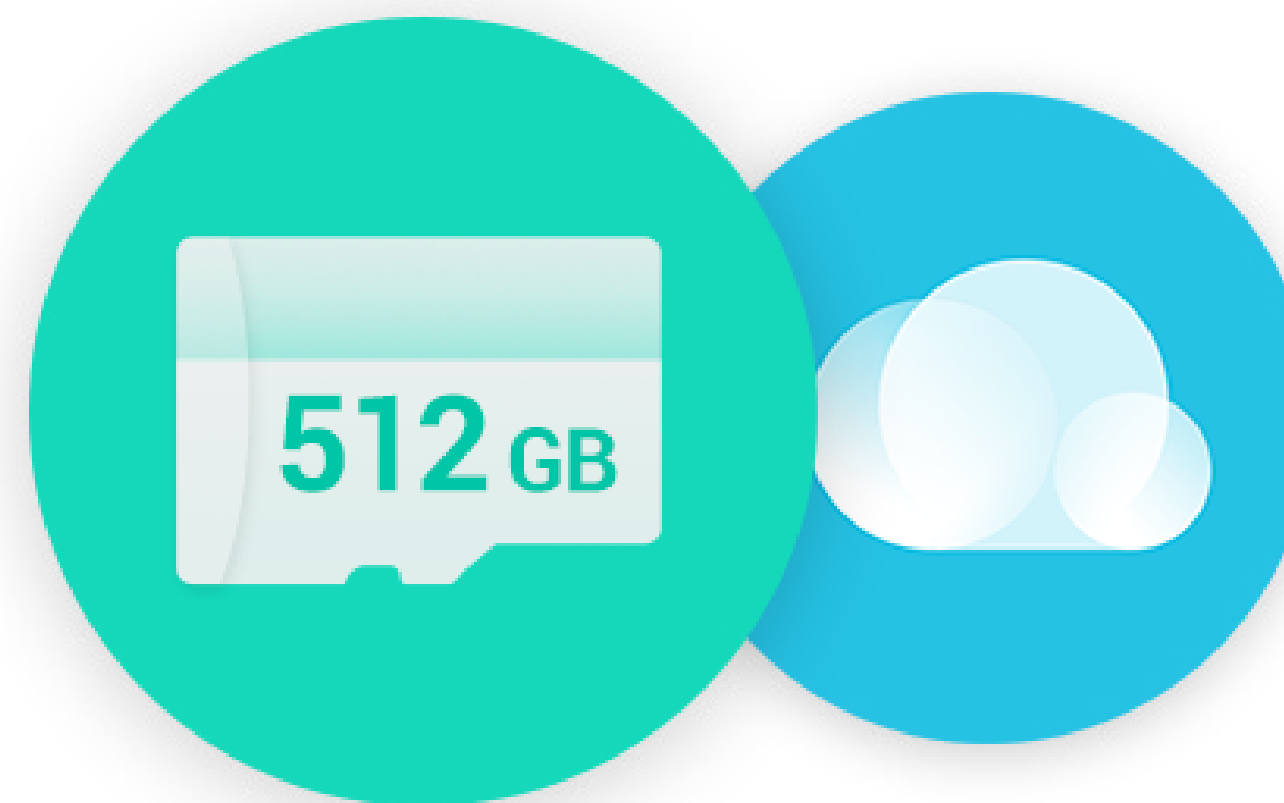

Enjoy 512 GB local video storage – or put it on the cloud.

The C8PF has one of the largest on-camera storage capacities in the home security market – up to 512 GB, thanks to the built-in card slot. You can enjoy secure local video storage at all times. Even better, you can add another layer of protection by saving your data on EZVIZ's CloudPlay with a service subscription.