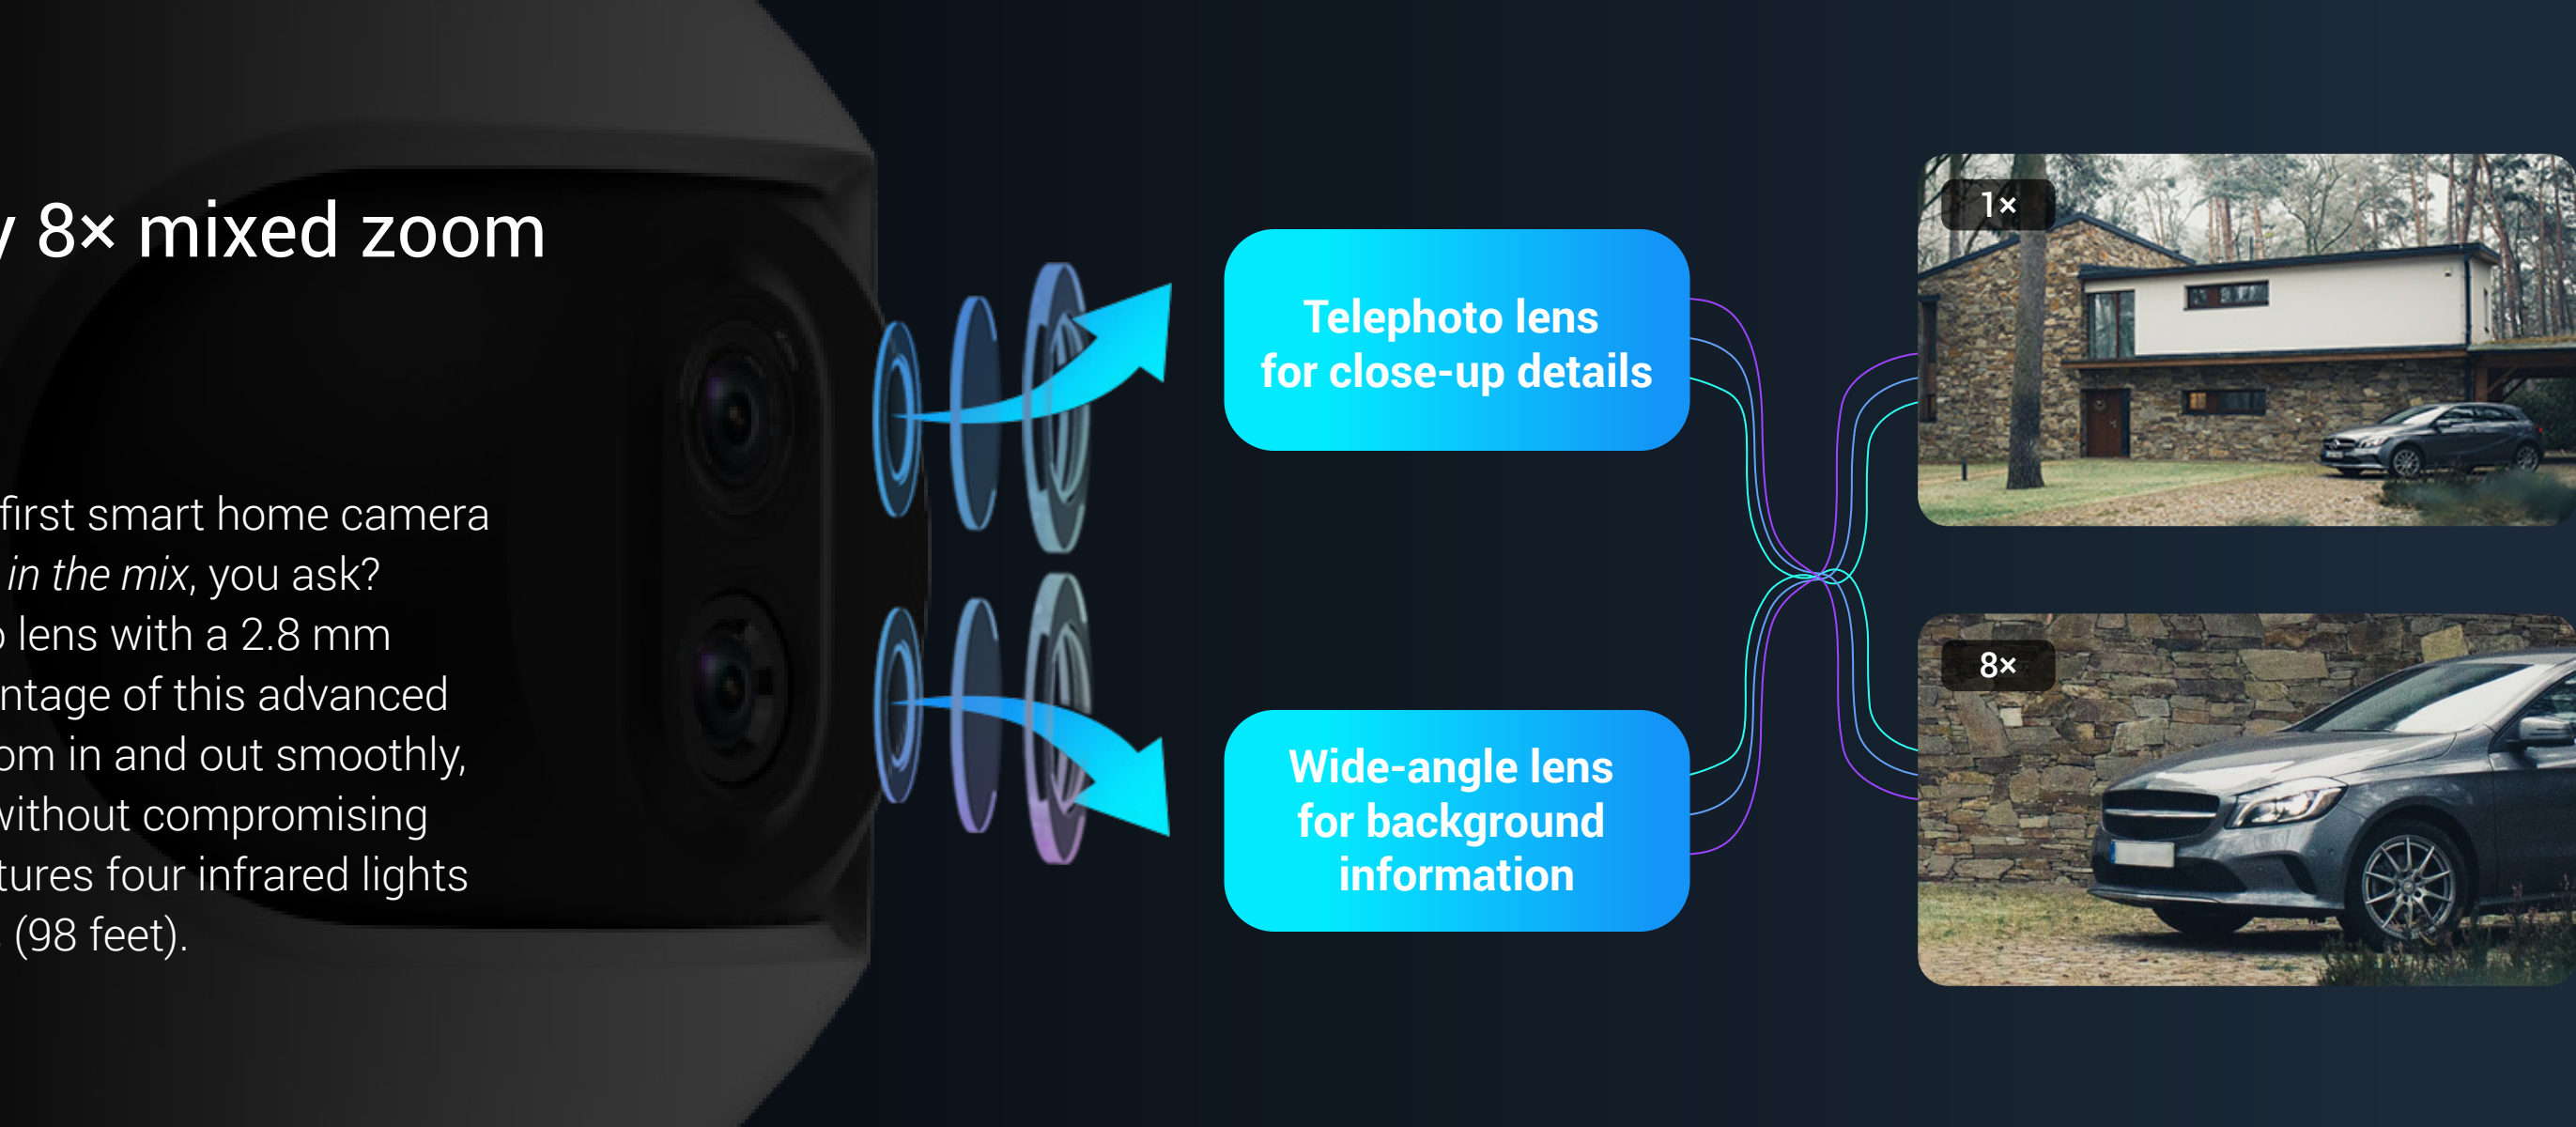

Intelligent  
Dual Lenses

Picture-in-Picture  
Display Mode

8× Mixed Zoom

360° Panoramic  
Coverage

AI-Powered Human  
Shape Detection

Two-Way Talk

IR Night Vision  
(Up to 98 ft / 30 m)

Weatherproof  
Design

## Double your views with picture-in-picture display.

EZVIZ designed the C8PF to provide useful picture-in-picture display, in both live viewing and video playback modes. The camera captures a large picture on a small window display, and allows 4x-zoom to render close-up shots on a full screen without blurring the image. You can always tap to zoom in on areas of interest, so as not to miss a thing on far-away objects.

## Impressive, non-blurry 8x mixed zoom for extended vision.

The C8PF stands as the world's very first smart home camera that achieves 8x mixed zoom. *What's in the mix, you ask?* The integration of a 12 mm telephoto lens with a 2.8 mm wide-angle lens. Users can take advantage of this advanced feature by using the EZVIZ App to zoom in and out smoothly, keeping an eye on what's important without compromising on image quality or clarity. It also features four infrared lights for great night vision up to 30 meters (98 feet).